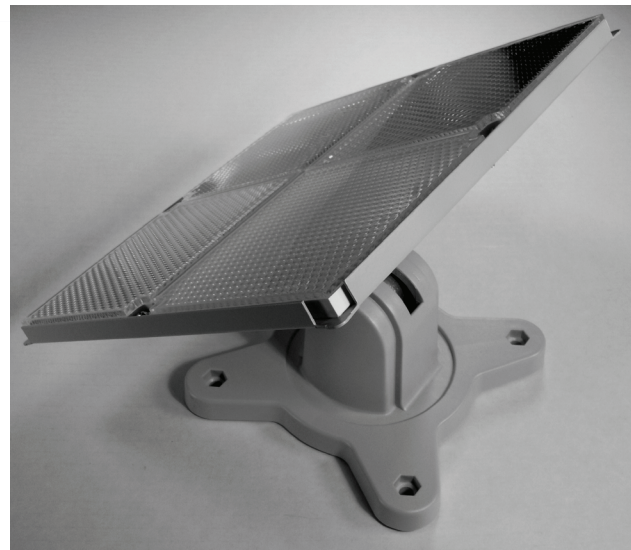

Assembly Instruction Sheet (5000-007 4-Prism Alignment Adaptor)

The 5000-007 Prism Alignment Adaptor comes pre-drilled to mount 4 Prisms (160 feet to 330 Feet) Designed to mount on the Alignment Adaptor 5000-005. Prisms and Alignment Adaptor 5000-005 are ordered separately