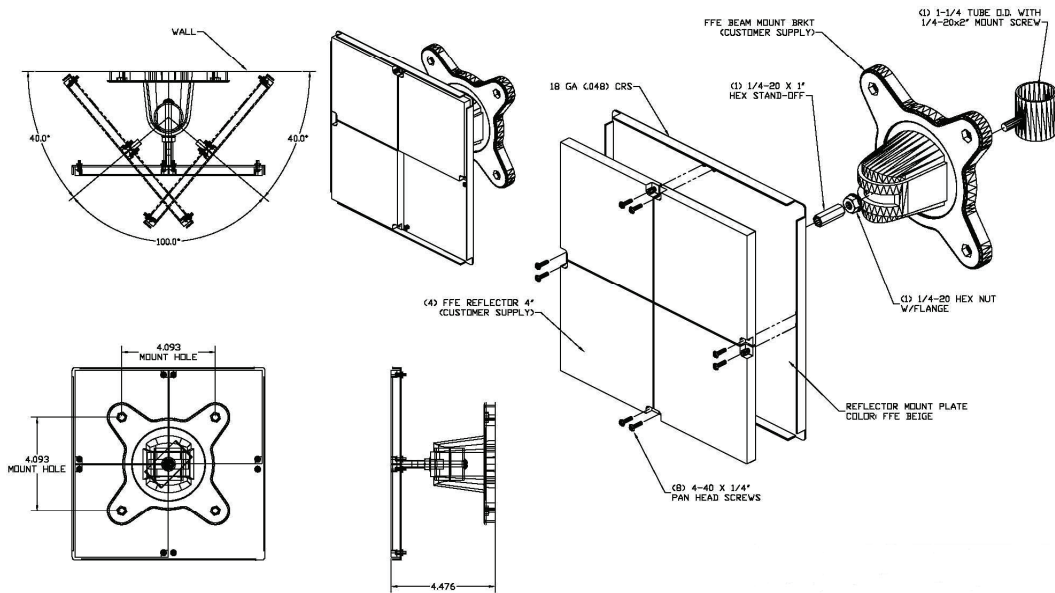

Assembly Instruction Sheet (5000-007 4-Prism Alignment Adaptor)

The 5000-007 Prism Alignment Adaptor comes pre-drilled to mount 4 Prisms (160 feet to 330 Feet) Designed to mount on the Alignment Adaptor 5000-005. Prisms and Alignment Adaptor 5000-005 are ordered separately